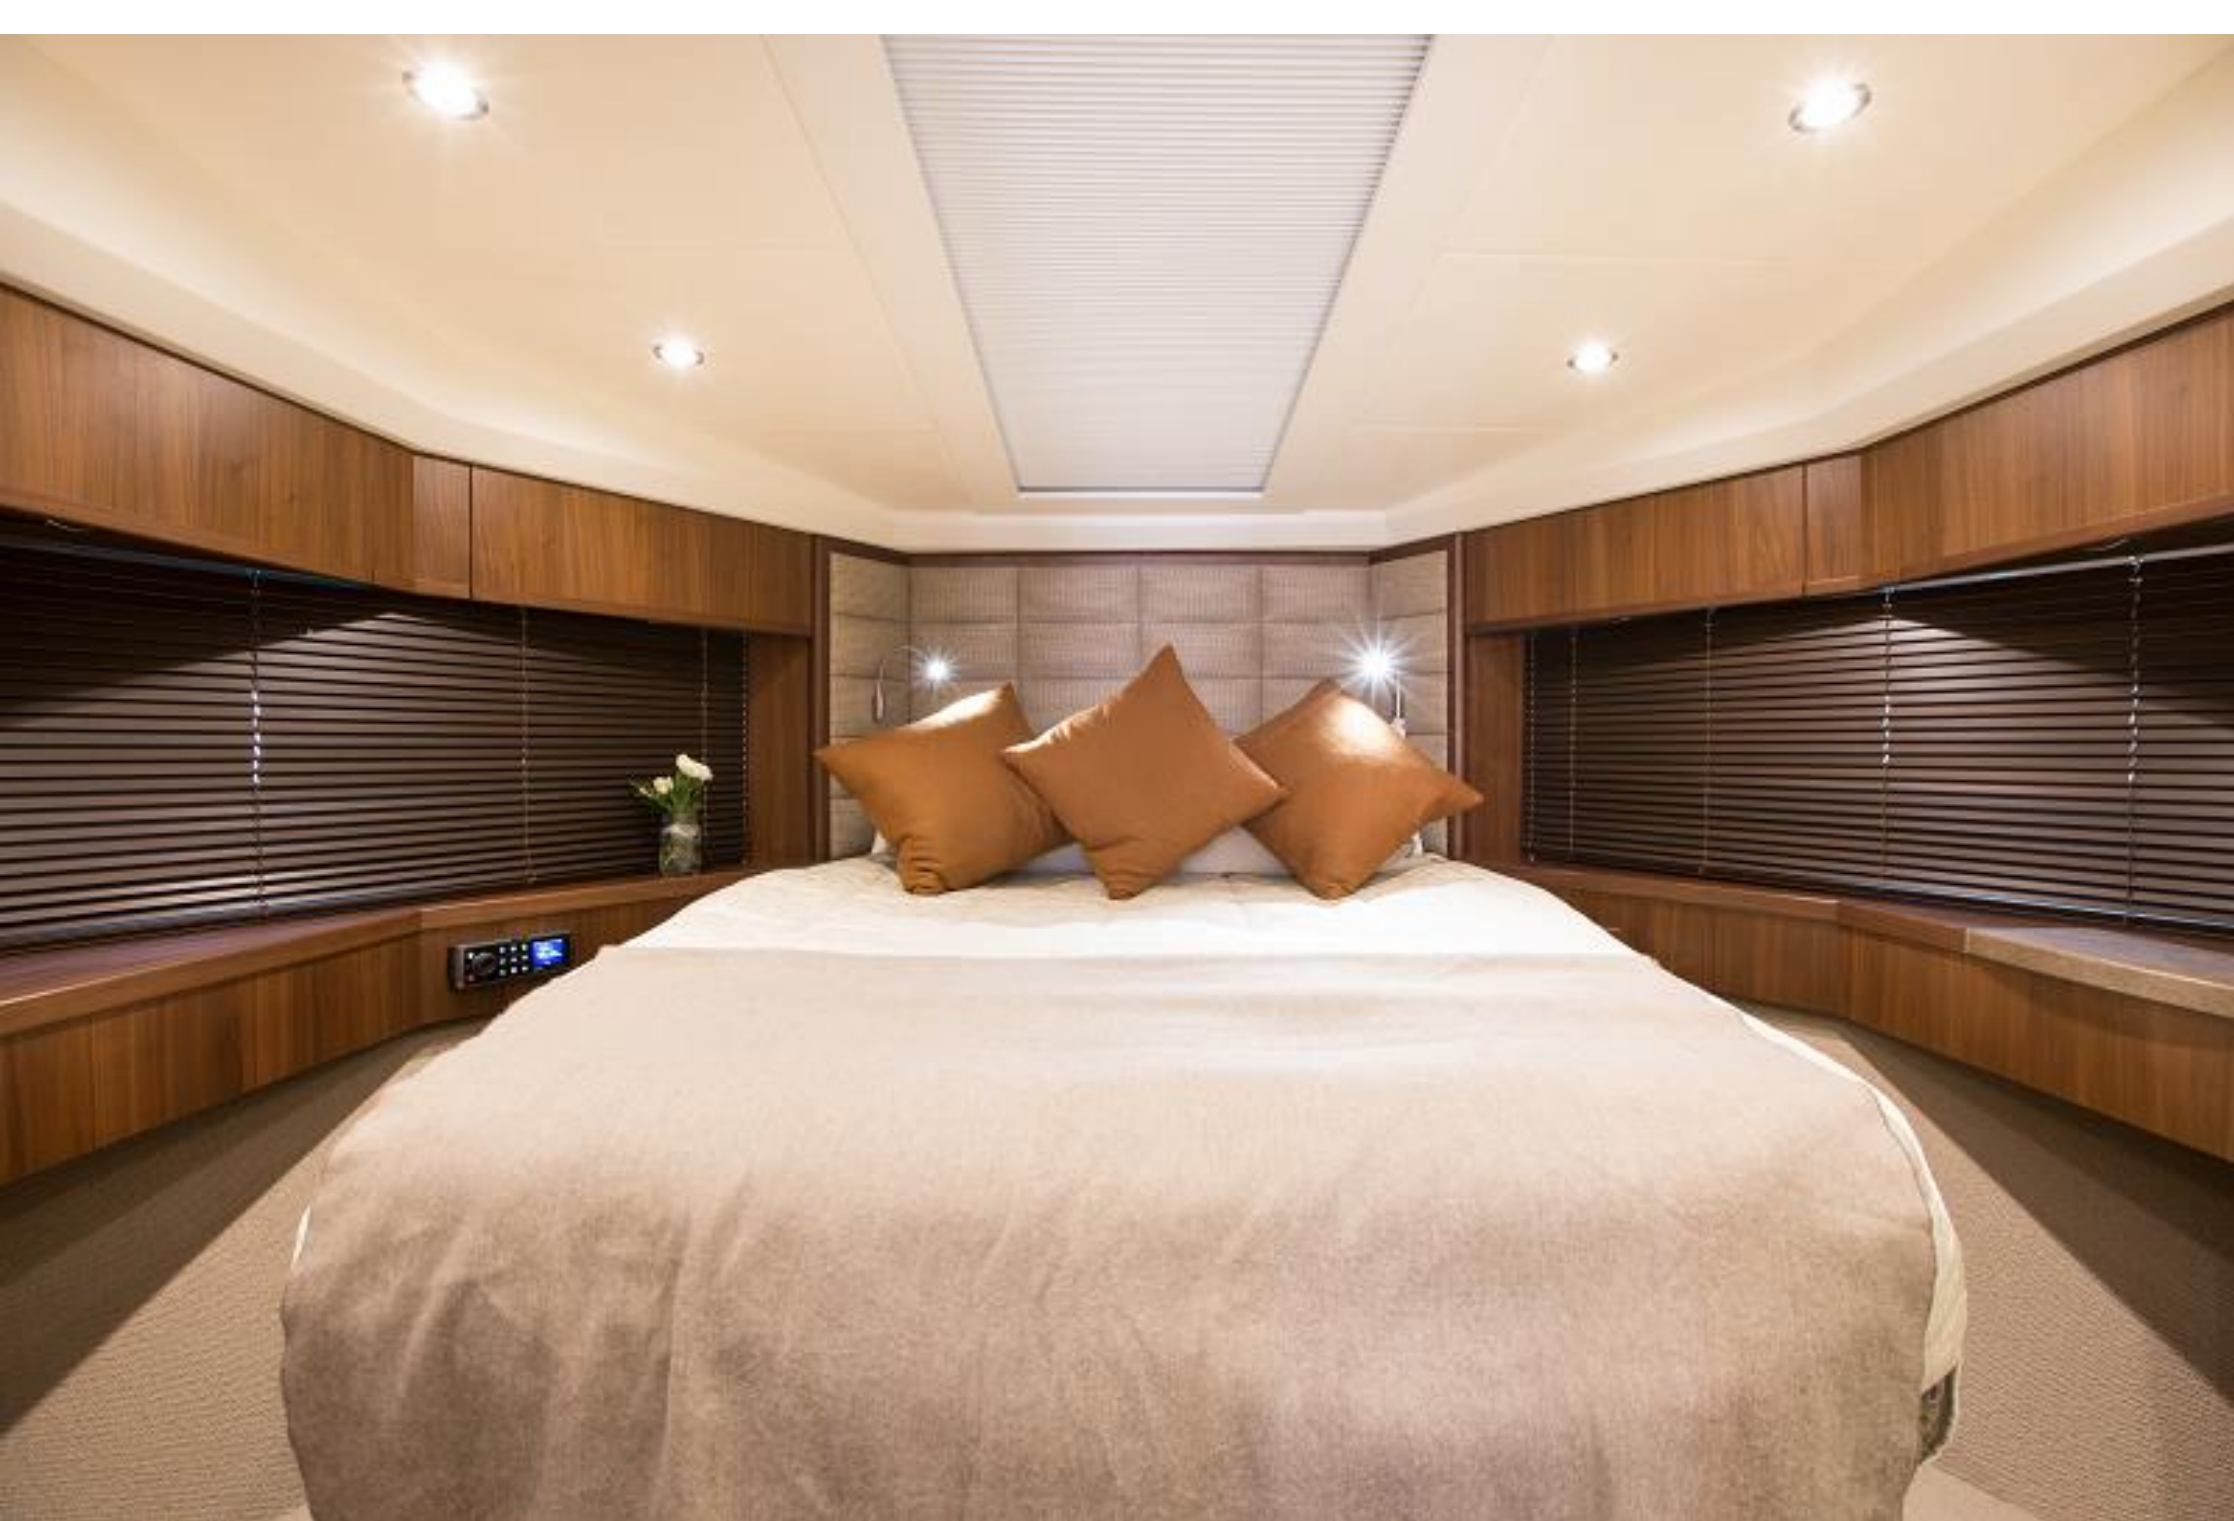

Princess 64

Princess 64

Club de Mar

Specs:

Length – 20m

Beam – 3.5m

Year – 2016

Accommodation:

4 Cabins: 2 Double & 2 Twin all en-suite

2 Crew Cabin w/en-suite

Power:

2 x 1000BHP MTU

18kt Cruising Speed

25kt Top Speed