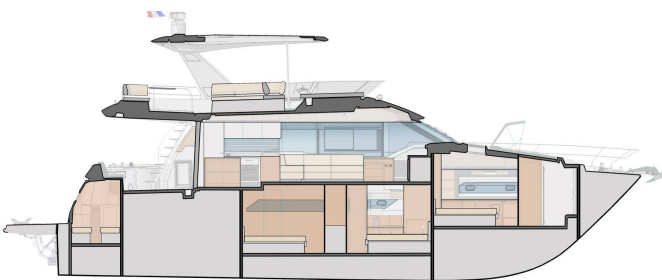

PRESTIGE 680

MALLORCA

Length overall	21.45 m / 70'4"
Hull length	19.1 m / 62'8"
Hull beam	5.3 m / 17'5"
Draft	1.58 m / 5'2"
Maxi air draft	8.19 m / 26'10"
Light displacement	33021 kg / 72799 Lbs
Full load displacement	43751 kg / 96454 Lbs
Max. speed**	30 Kt
Cruising speed**	25 Kt
Cruising speed range	350 NM
Fuel capacity	3450 l / 911 US gal
Water capacity	760 l / 201 US gal
Heat water capacity	120 l / 32 US gal
Holding tank capacity	290 l / 77 US gal